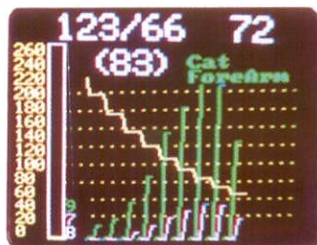

Introducing . . .

petMAPTM graphic

It's easy to see petMAPTM graphic's features

New, integrated graphic display provides:

- Digital display of systolic, diastolic, mean arterial pressure and heart rate.
- Real-time display of the oscillometric "envelope".
- Tabular list of measurement session values.
- Graphical trend of measurement session values.
- Real-time calculation and display of the NSV.