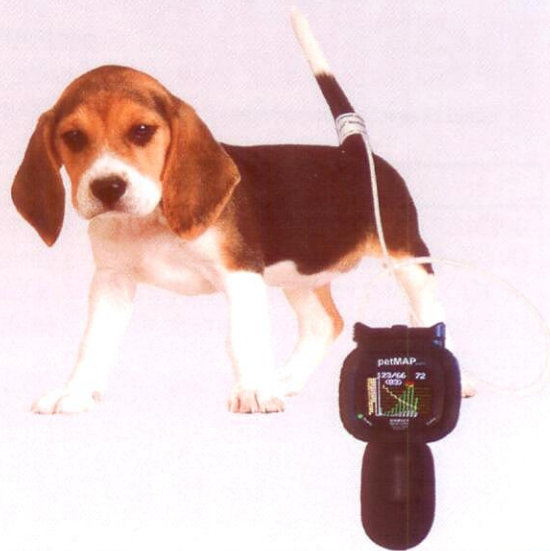

Introducing . . .

petMAPTM graphic

It's easy to see petMAPTM graphic's features

New, integrated graphic display provides:

- Digital display of systolic, diastolic, mean arterial pressure and heart rate.
- Real-time display of the oscillometric "envelope".
- Tabular list of measurement session values.
- Graphical trend of measurement session values.
- Real-time calculation and display of the NSV.